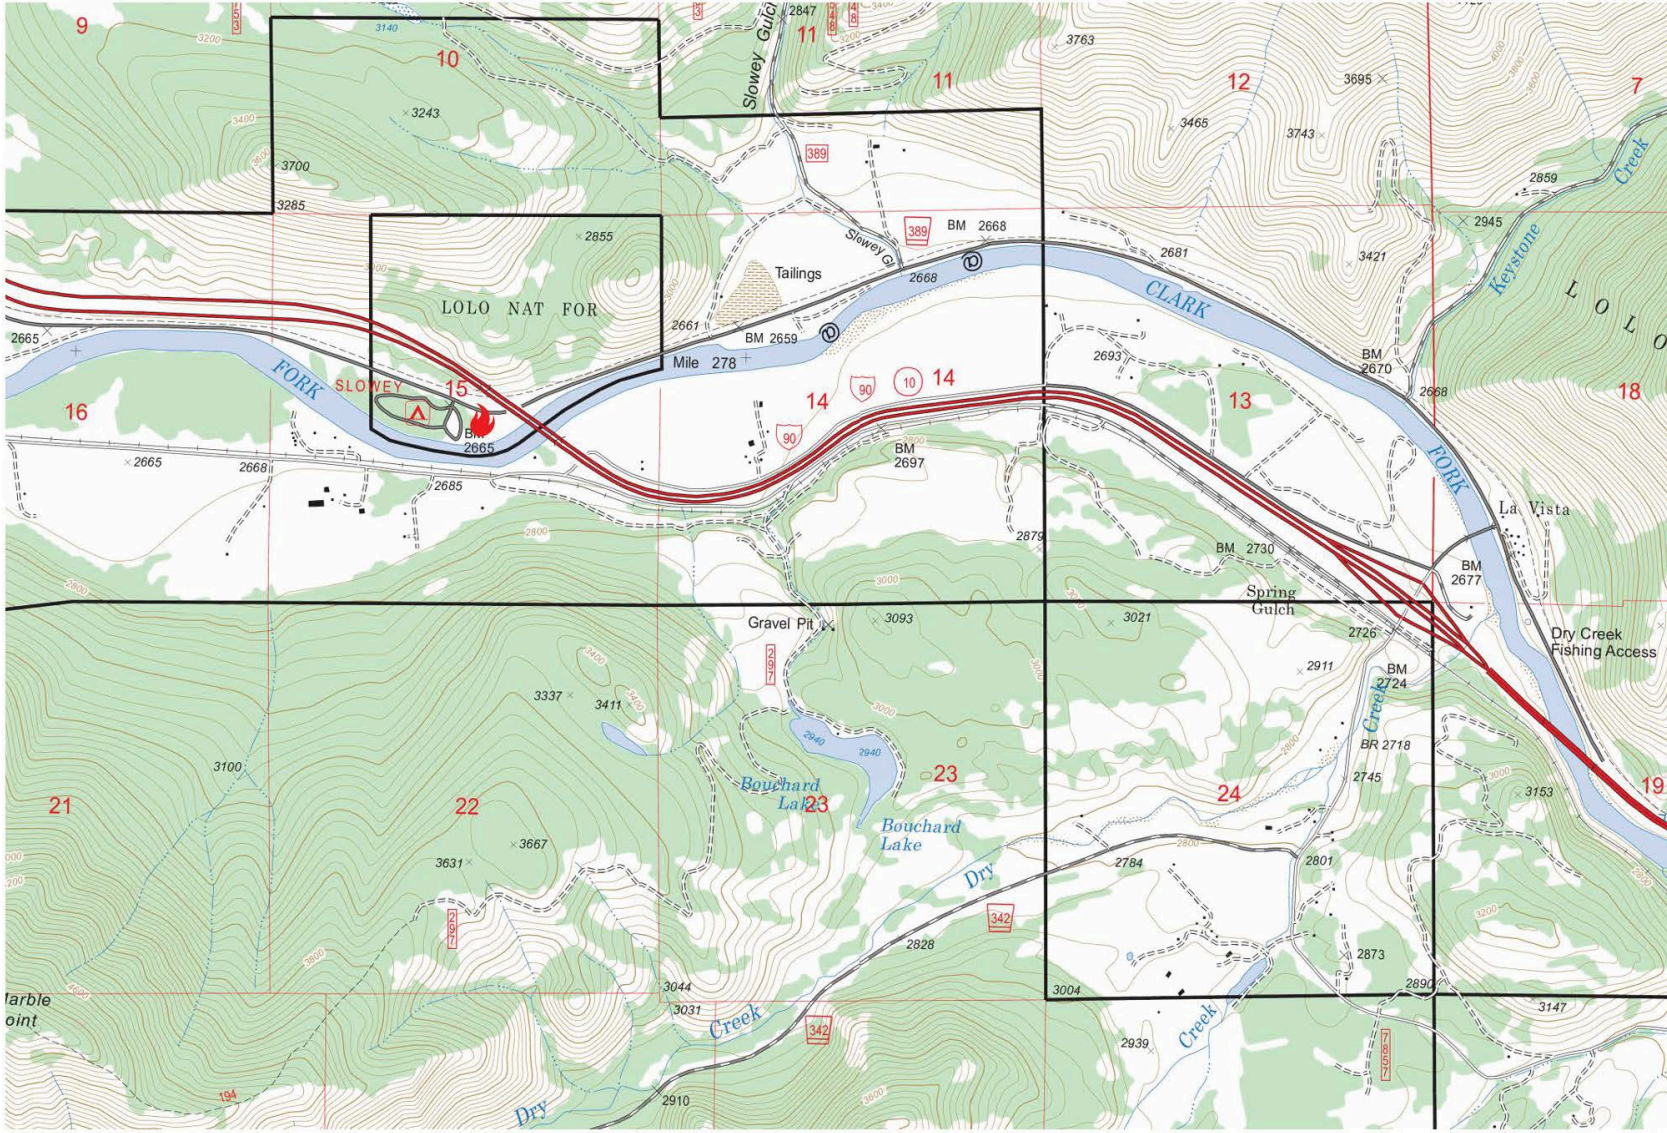

# Slowey Campground Pile Burn Map

## Superior Ranger District

Slowey PIO Map  
WGS84  
UTM Zone 11T  

MN  
13.1°